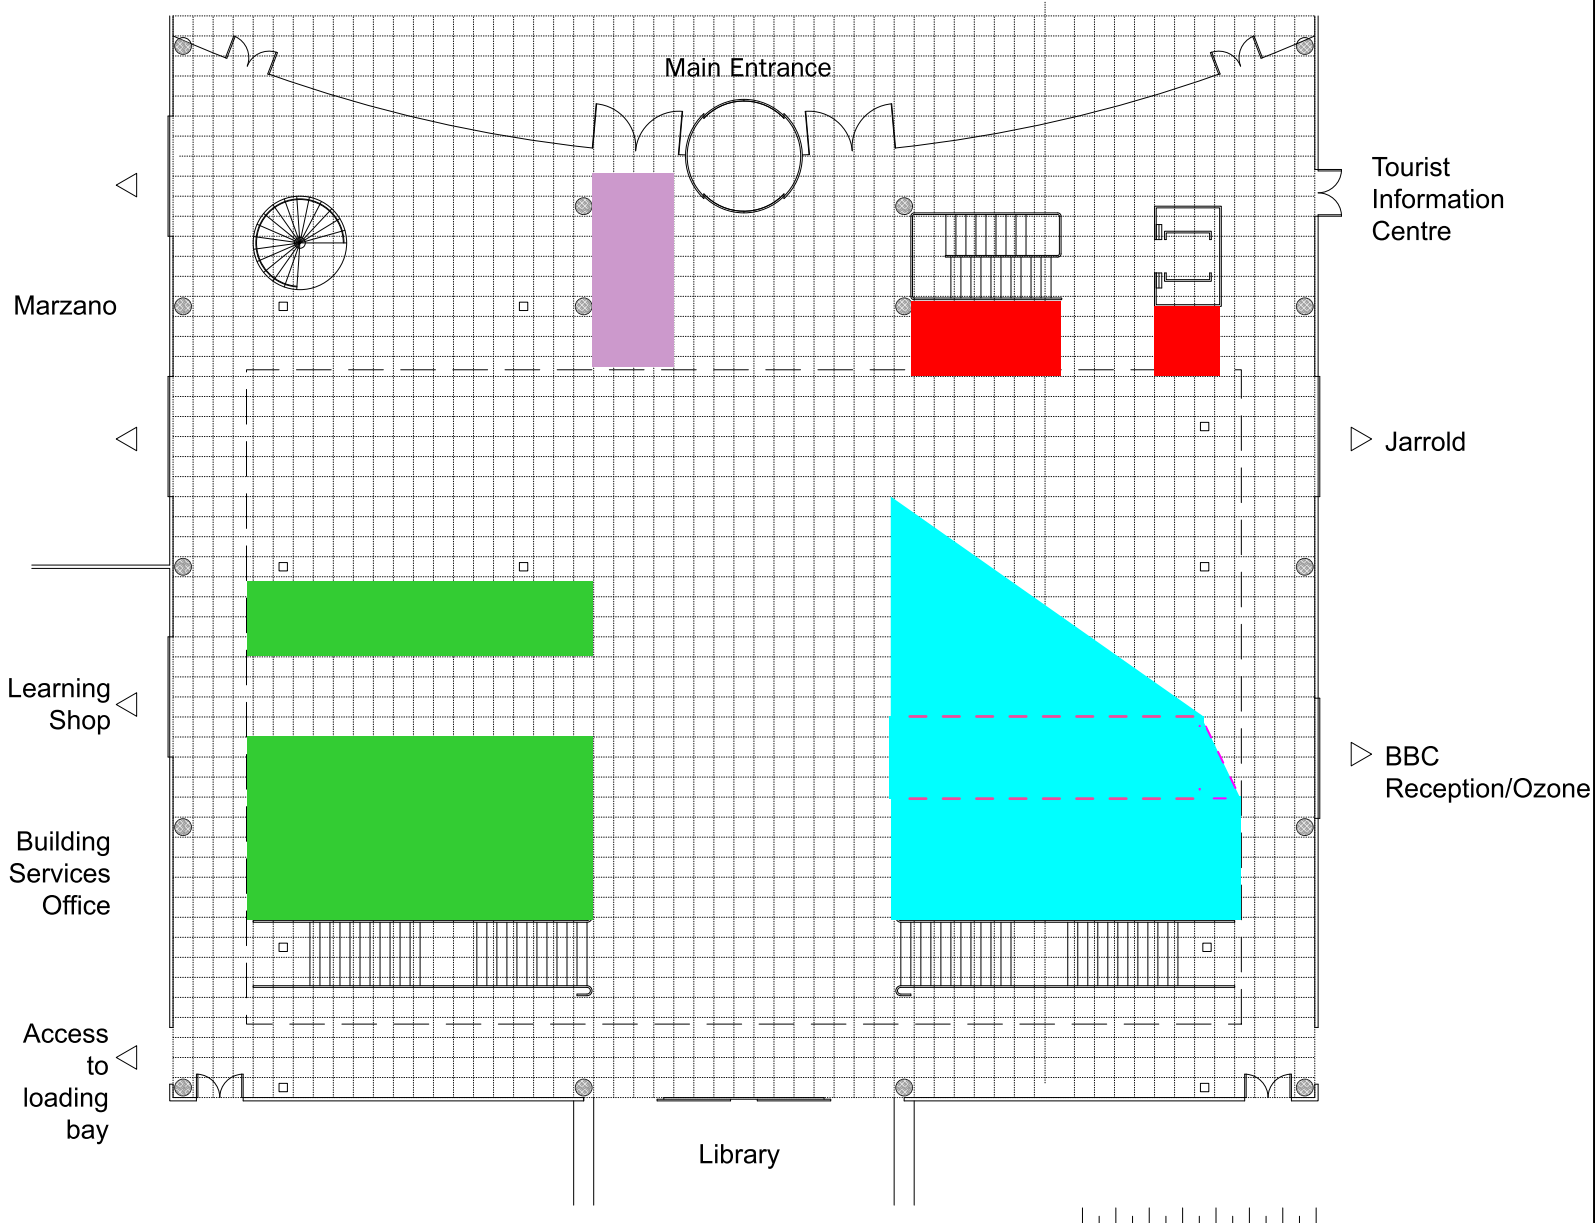

ATRIUM FLOORPLAN

KEY

ZONE 1 (GREEN)

Usual permissible space

ZONE 2 (BLUE)

Usual permissible space

Corridor to be kept free whenever possible

ZONE 3 (PURPLE)

Stall space

ZONE 4 (RED)

Stall space (high level vertical walls at rear only).